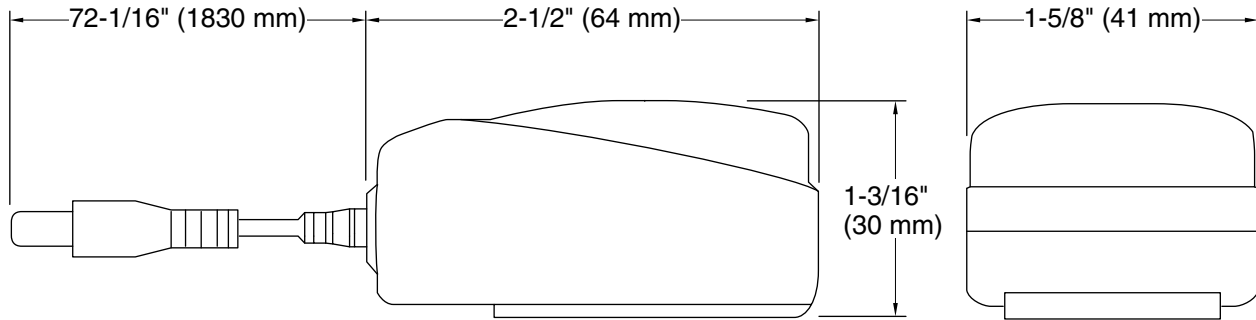

Features

- Intended for use with all Insight™ AC-powered deck- and wall-mount touchless faucets. One supply powers one Insight faucet.
- Single supply power cord plugs into any global electrical outlet except North America. For North America outlets please use 13480-A.
- Input for 120-240 V, 50/60 Hz operation.
- Energy Star Efficiency Level VI.
- Regulated output of 5 VDC at 1.2 amps.
- Intended for use in global outlets only. For North American outlets, please use K-13480-A.

Installation

- 72" (1,828.8 mm) power cord for easy 120- to 240-volt installation.

Codes/Standards

None Applicable

KOHLER® One-Year Limited Warranty

See website for detailed warranty information.

Required Electrical Service

One circuit required.

120/240 V, 0.3 A, 50/60 Hz

Notes

Install this product according to the installation guide.

Technical Information

All product dimensions are nominal.

Material: Plastic